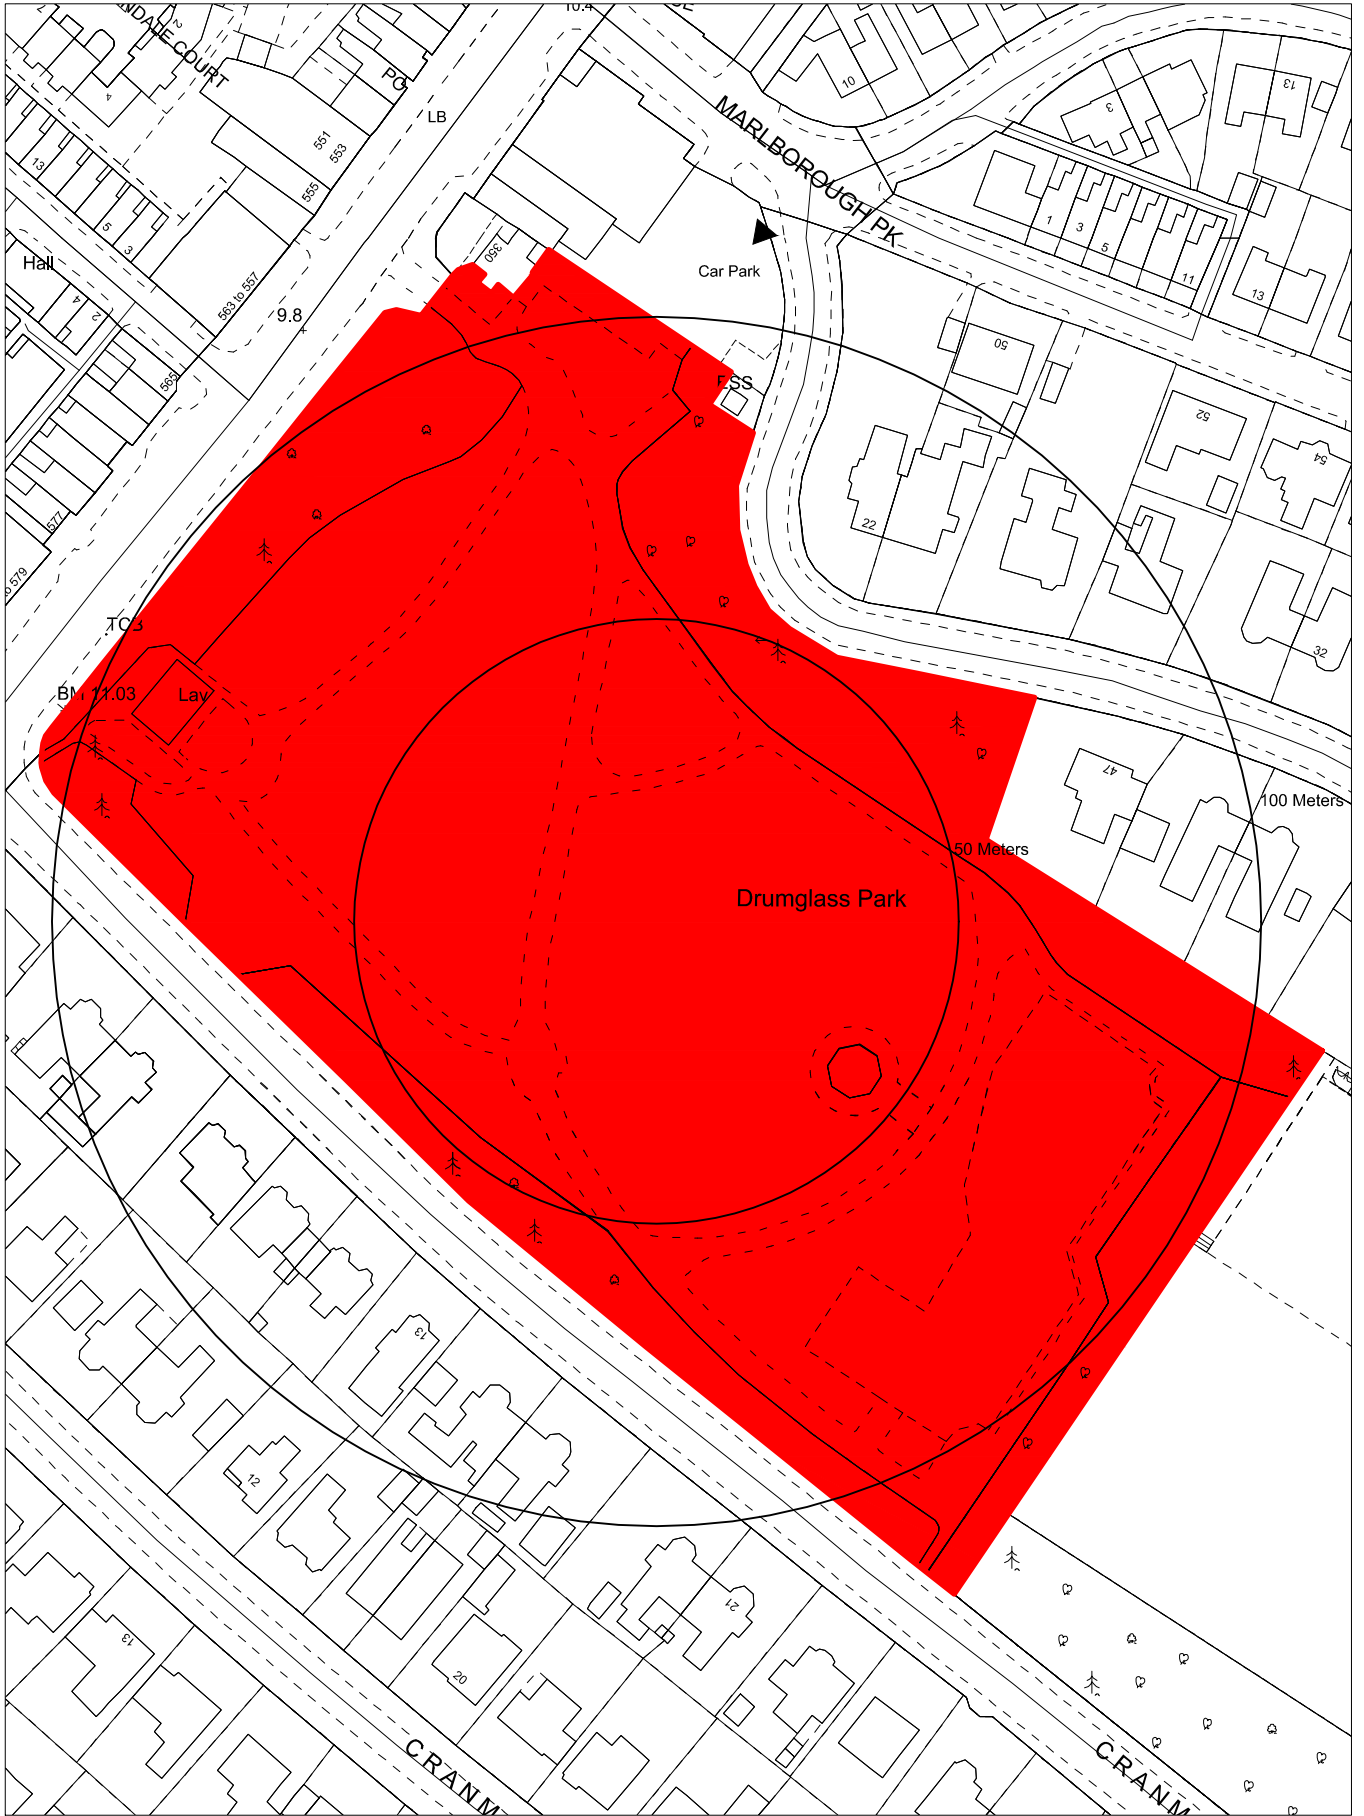

Building Control Service

DRAWN BY **M Treacy**
DATE **06/02/2023**

Drumglass Park
Lisburn Road

SCALE **1:1250 @ A4**